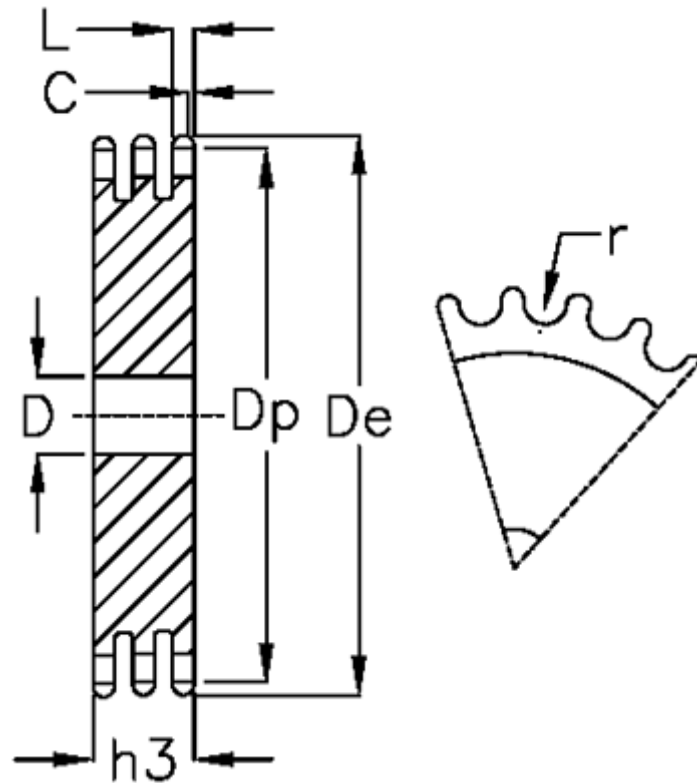

Article number: 616023007033

Description: Plate wheel 12 B-3 Z=33 triplex

Measures

C	= 2
D	= 25
De	= 209.3
Dp	= 200.4
For chain size	= 3/4 x 7/16
For chain type	= 12 B-3
h3	= 49.8
L	= 10.8

Number of teeth	= 33
r	= 12.07